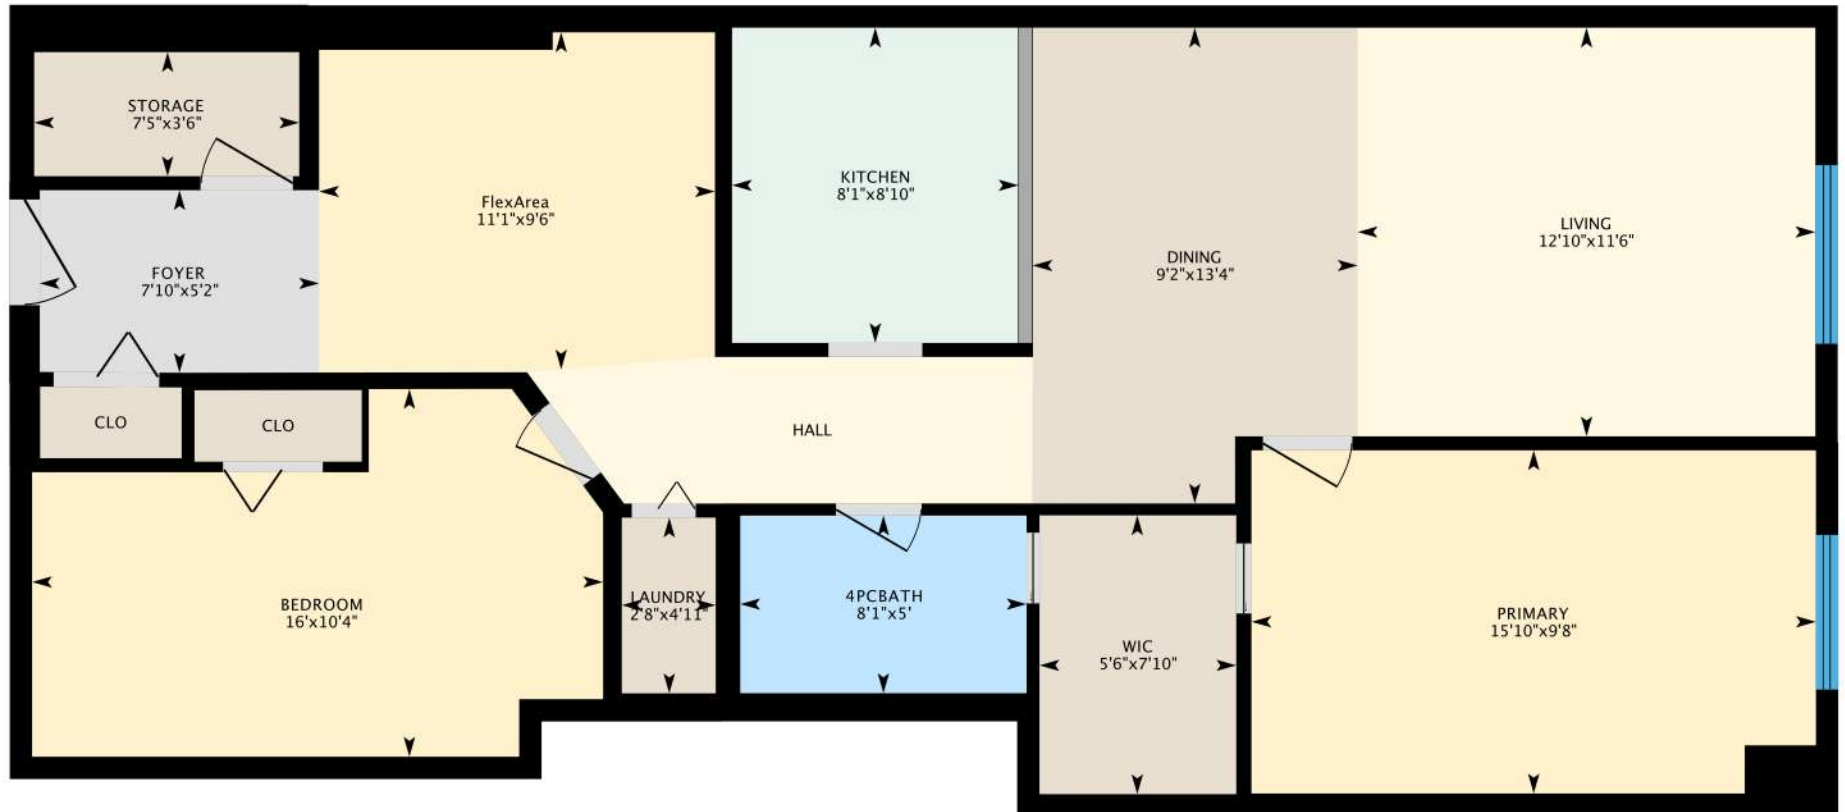

619-615 Belmont Street

Main Floor Area 1104.14sqft

PREPARED: 2023/07/19

Whiter regions are excluded from total floor area in iGUIDE floorplans. All room dimensions and floor areas must be considered approximate and are subject to independent verification.