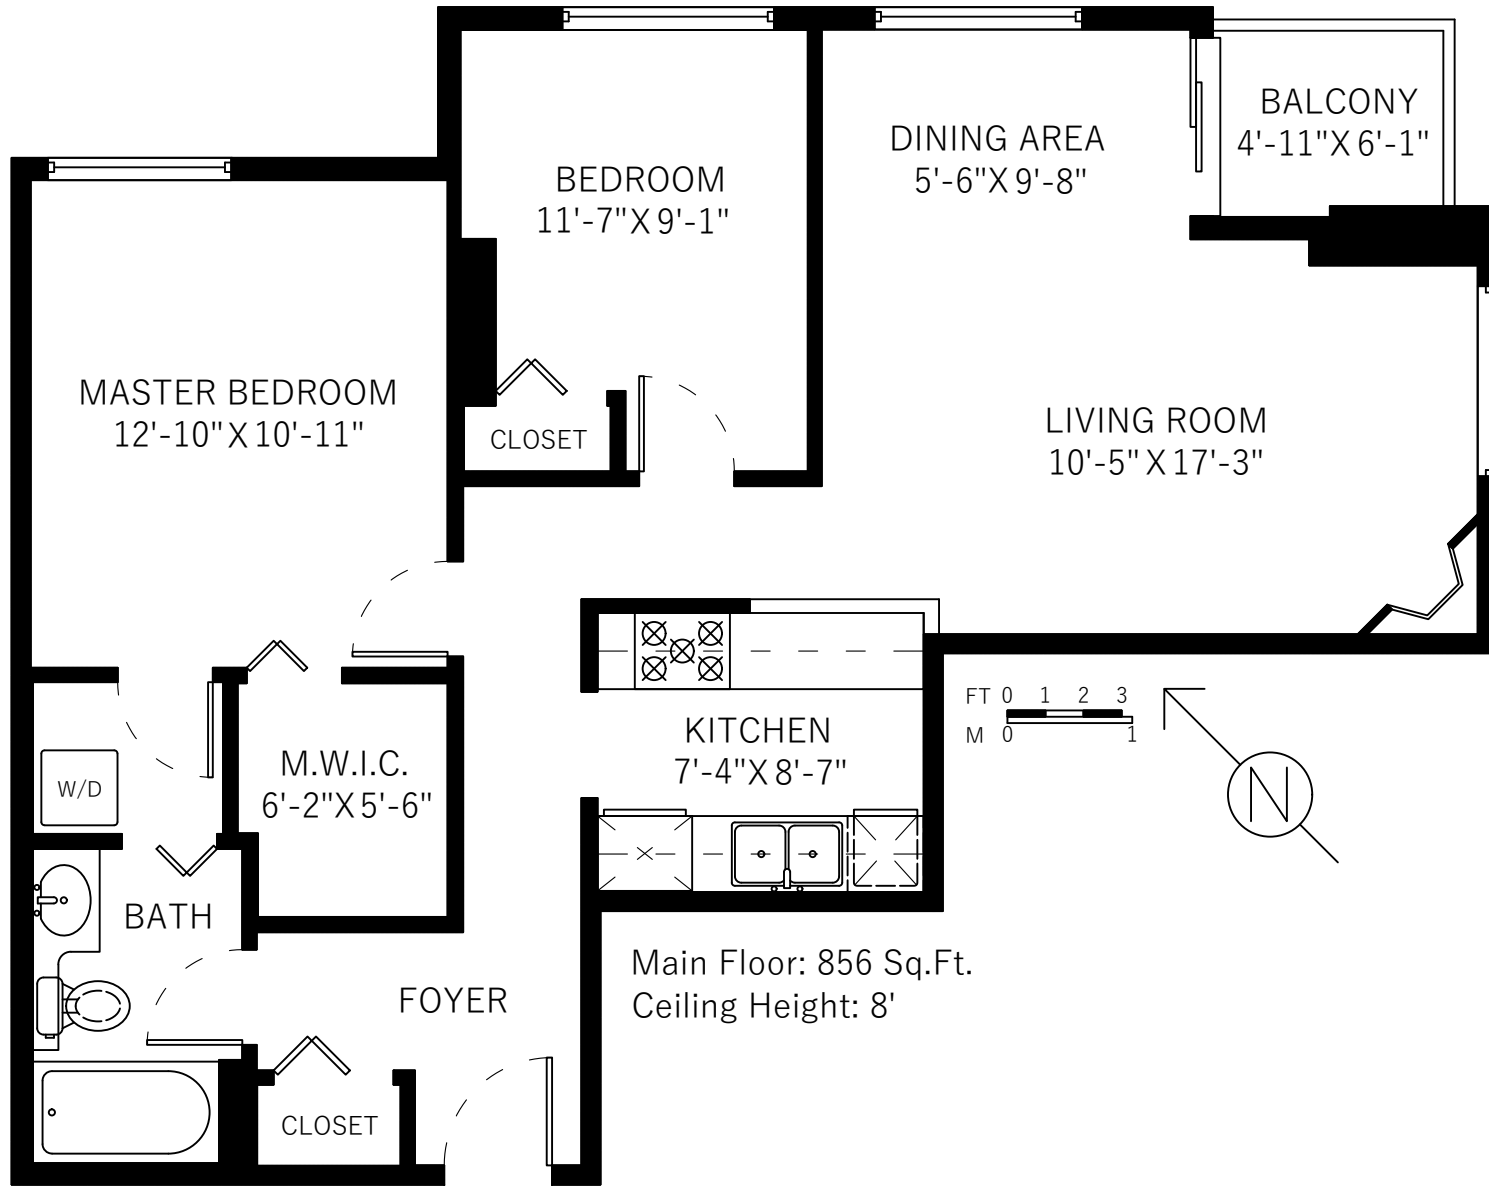

Main Floor	856 SQ.FT.
Balcony	32 SQ.FT.

Main Floor: 856 Sq.Ft.
 Ceiling Height: 8'